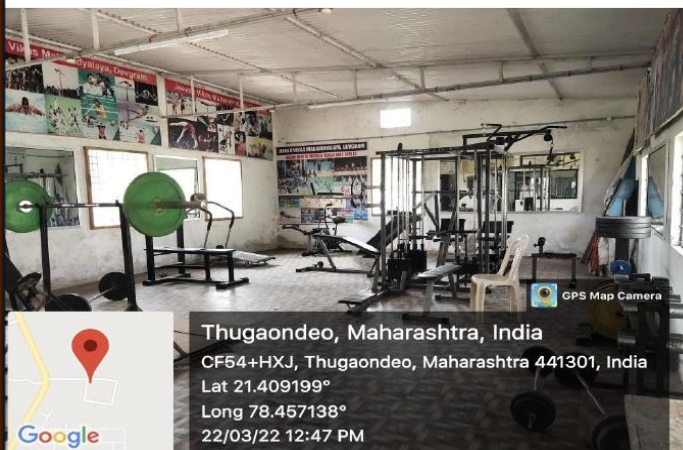

Thugaondeo, Maharashtra, India
CF54+HXJ, Thugaondeo, Maharashtra 441301, India
Lat 21.409199°
Long 78.457138°
22/03/22 12:47 PM